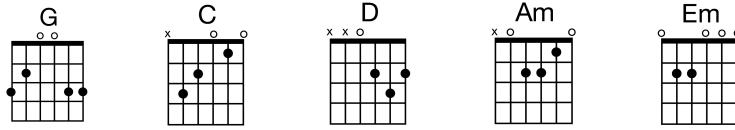

NEVER WALK ALONE

Key of : Bb
(Capo 3)

G
You are my Shepherd

C
Faithful forever

D
Your hand is strong

C G
When my faith is weak

G
Close as my heartbeat

C
You won't forsake me

D
You are the love

C G
That will carry me

Am G D
And I won't be afraid

Am G D
I will trust Your heart and say

Em D C G
I will never, ever, ever walk alone

Em D
You are with us, for us

C G
always holding on

Em C D
Though I wander, Your love goes further

Em C D
You are my hope and future

G C
I will never walk alone

VERSE:

Questions may haunt us
Casting their shadows
Still You're the hope
And the fire in me
I will not tremble
I will not stumble
You are my courage
My bravery

And I won't be afraid
I will trust Your heart and say

CHORUS:

I will never, ever, ever walk alone
You are with us, for us,
always holding on
Though I wander, Your love goes further
You are my hope and future
I will never walk alone