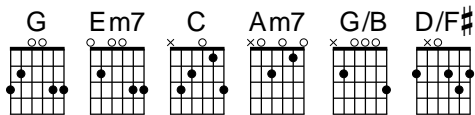

I'M SAYING YES TO YOU

(The cost)

Rend Collective Experiment

Verse 1:

G Em7
I'm saying yes to You and no to my desires,
C Am7 G
I'll leave myself behind and follow You.
Em7
I'll walk the narrow road, 'cause it leads me to You,
C Am7 G
I'll fall, but grace will pick me up again.

Chorus:

G
I've counted up the cost,
D
Oh, I've counted up the cost,
Em7
Yes, I've counted up the cost,
Am7 G
And You are worth it. [optional repeat]

Verse 2:

G Em7
I do not need safety as much as I need You,
C Am7 G
You're dangerous but Lord, You're beautiful.
Em7
I'll chase You through the pain, I'll carry my cross,
C Am7 G
'Cause real love is not afraid to bleed.

Mid section

C
Jesus, take my all,
Em7 Am7 G/B
Take my everything.
C
I've counted up the cost,
Em7 Am7 G/B
And You're worth everything. [x2]

Chorus:

G
I've counted up the cost,
D/F#
Oh, I've counted up the cost,
Em7
Yes, I've counted up the cost,
Am7 G
And You are worth it.