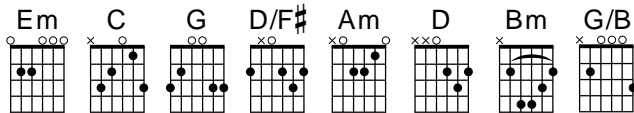

# I LOVE YOU, LORD

(Desert soul)

Rend Collective Experiment

Capo 2:

Verse 1:

Em C G D/F#  
I love You Lord,  
Em C G D/F#  
But I want to love You more;  
Em C G D/F#  
I need You, God,  
Em C G D/F#  
But I want to need You more.  
Em C G D/F#  
I'm lost without  
Em C G D/F#  
Your creative spark in me;  
Em C G D/F#  
I'm dead inside  
Em C G D/F#  
Unless Your resurrection sings.

Bridge:

Am C  
I'm desperate for a desperate heart,  
Em D  
I'm reaching out, I'm reaching.

Chorus:

Em C G D  
All that I am is dry bones,  
Em C G D  
Without You, Lord, a desert soul.  
Em C G D  
I am broken, but running  
Em C G [1. D 2.D/F# 3.D]  
Towards You, God, You make me whole.

[1. Em C G D/F# x2]

[2. C Em G C G D/F#]

Mid Section:

C Em G  
You are exactly what we need,  
C G D/F#  
Only You can satisfy.

Tag: G Am G/B C Em D/F# G D [x4]

G Am G/B C  
You are exactly what we need,  
Em D/F# G D [G to end]  
Only You can satisfy. [x3]